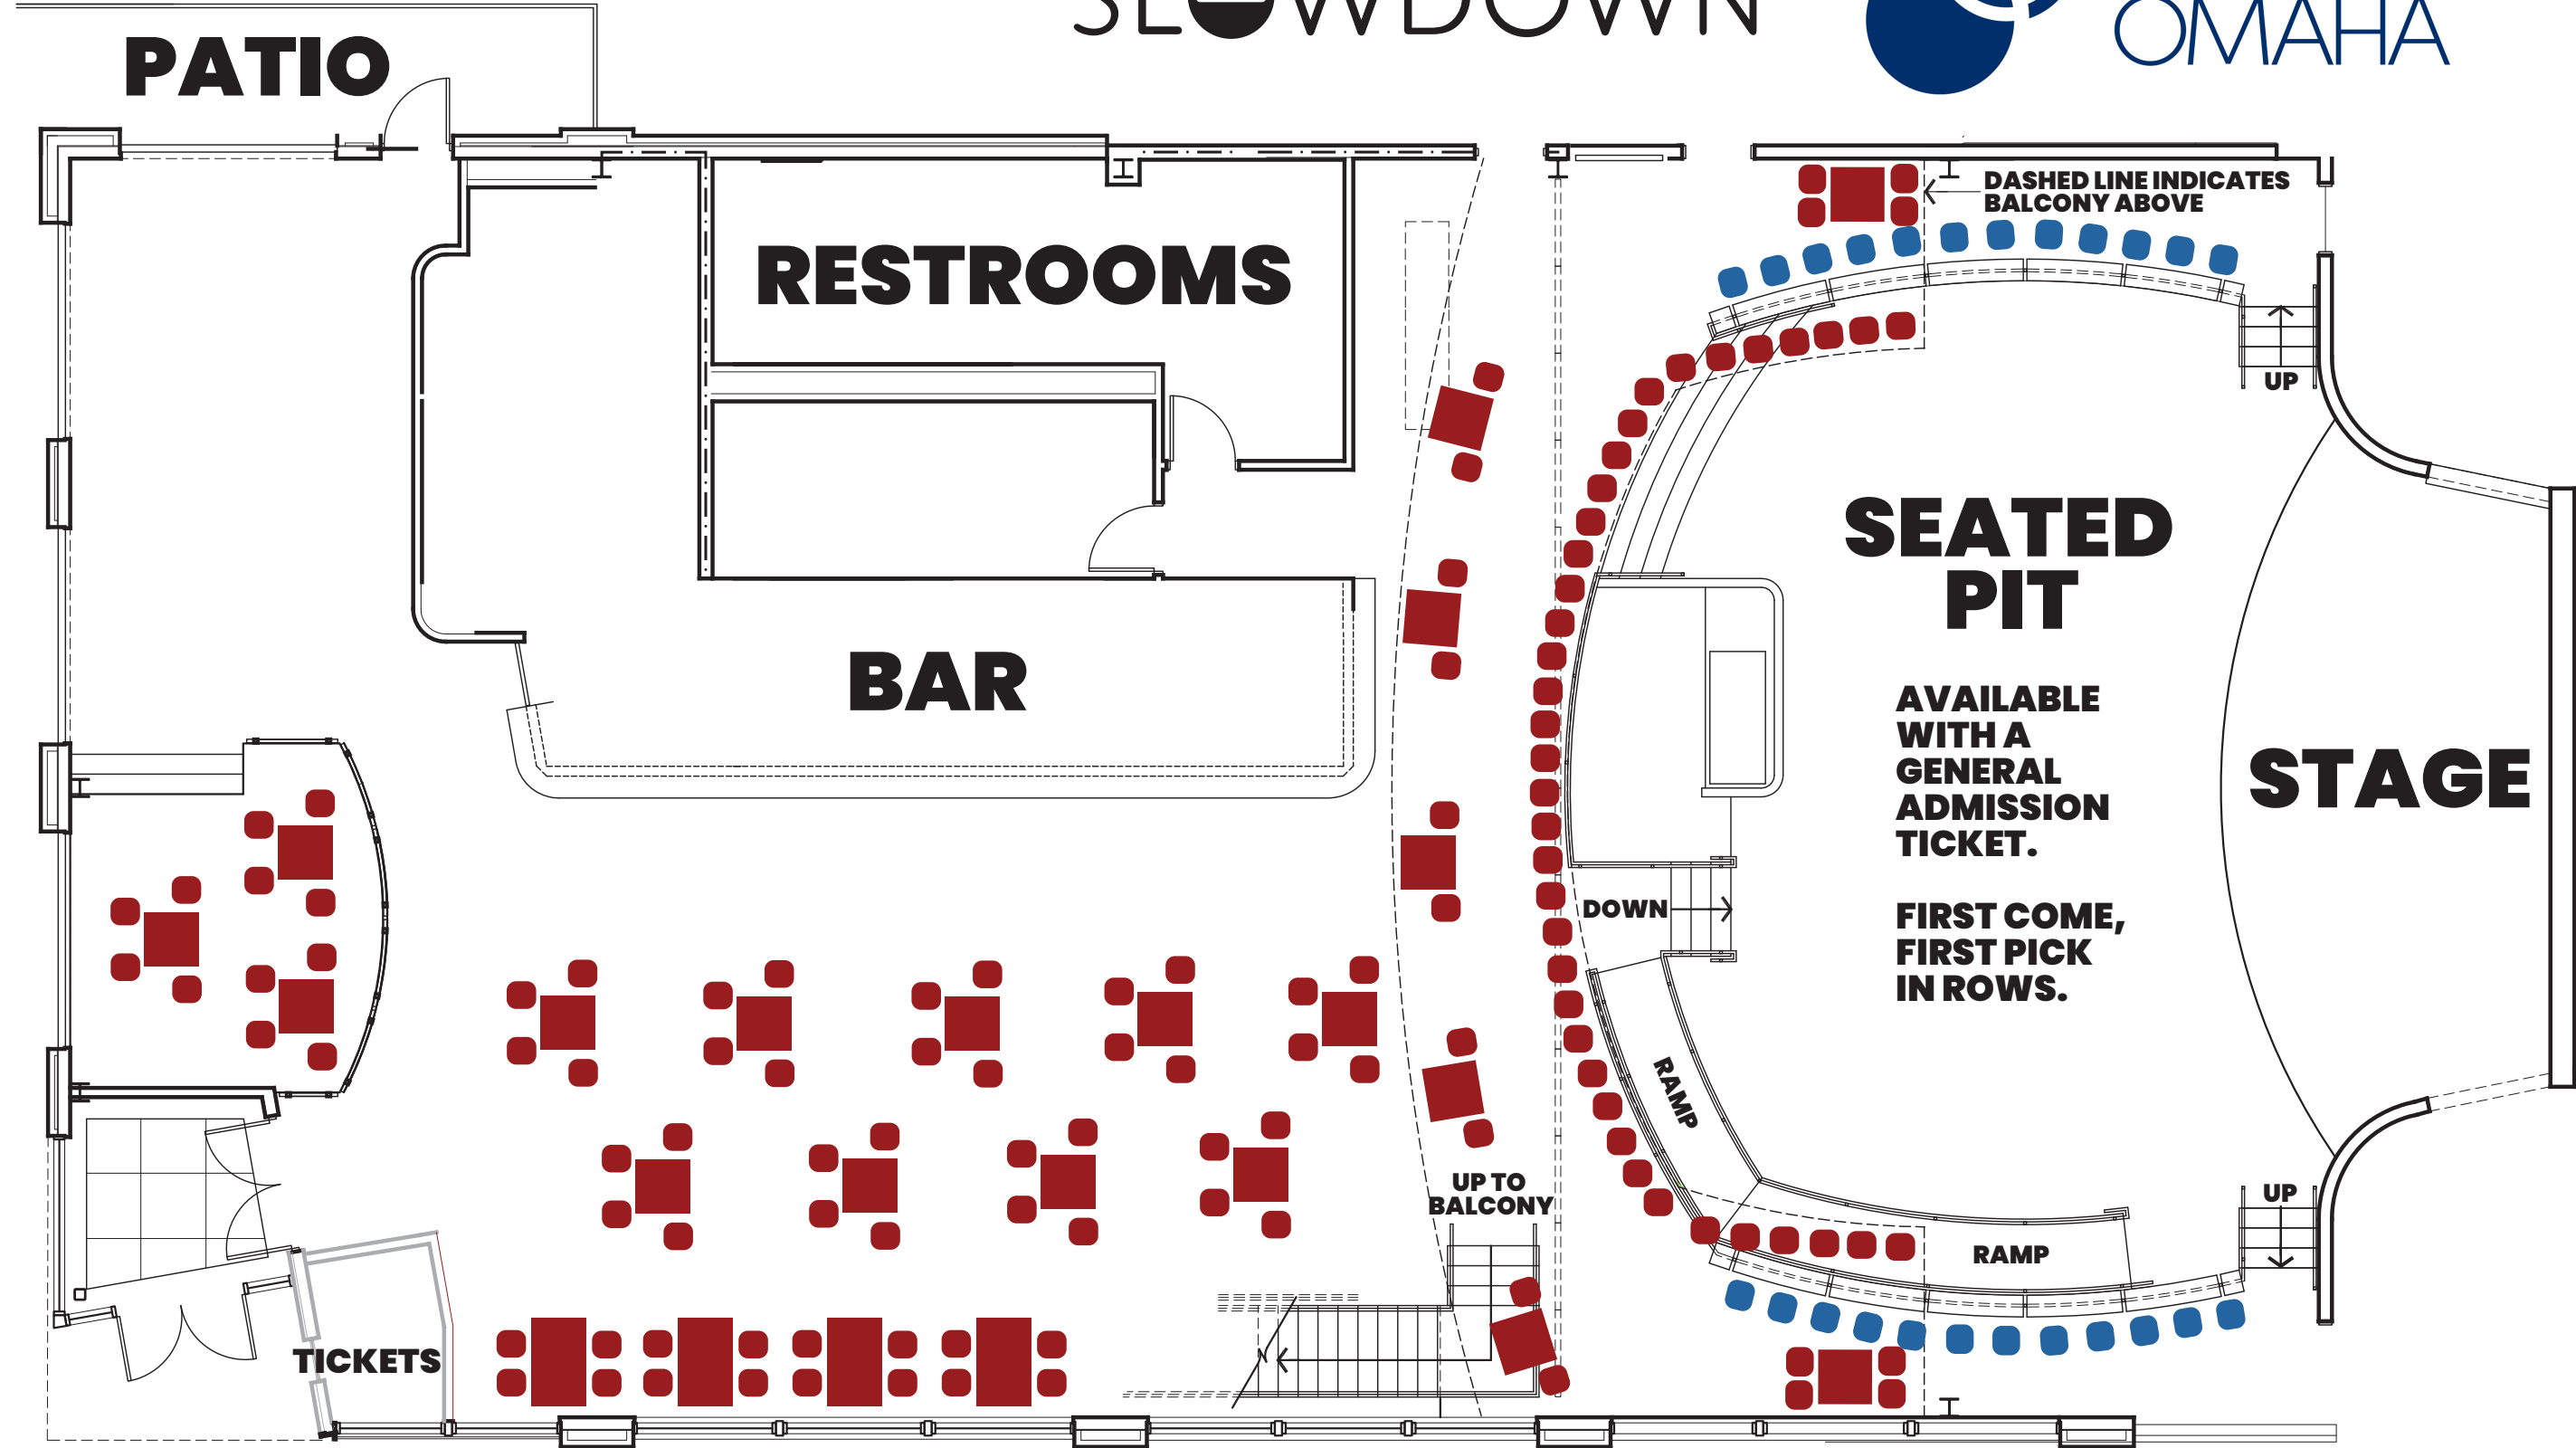

SLOWDOWN

SEATED PIT

AVAILABLE WITH A GENERAL ADMISSION TICKET.

FIRST COME, FIRST PICK IN ROWS.

-  **PITSIDES**
-  **GENERAL ADMISSION**

ENTRANCE & EXIT